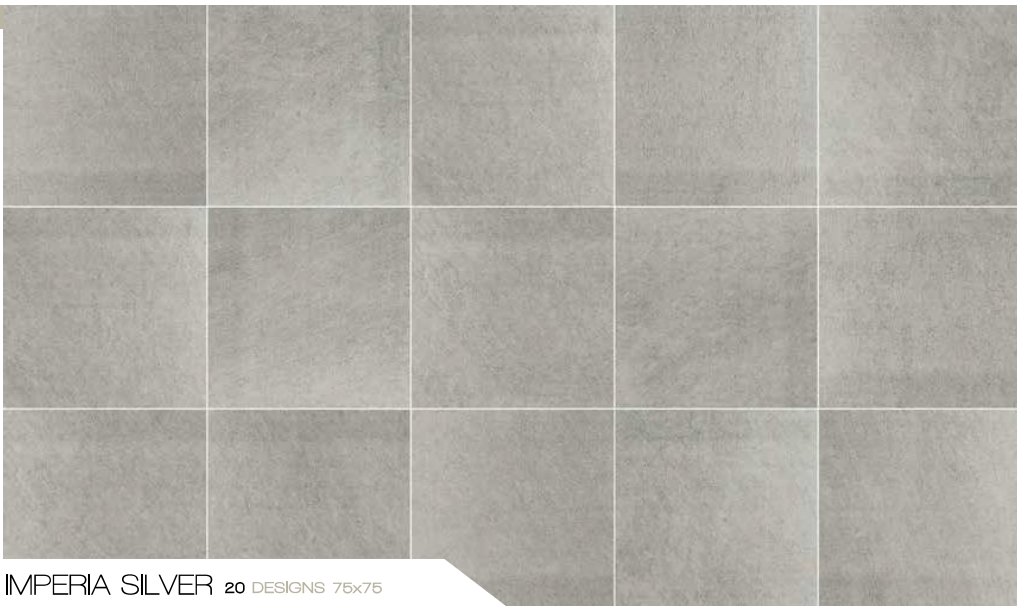

IMPERIA SILVER 20 DESIGNS 75x75